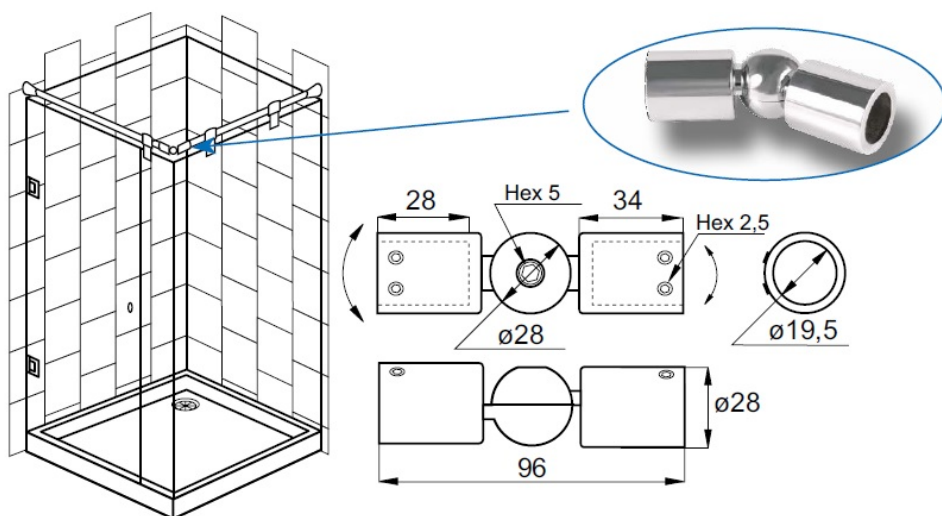

PRODUCT SHEET

Description:

Swivel Connector F/2 Bars, F/ø19mm Tubes, Black Finish

Item number:

15.26.104-4

Units	Box	Carton	HS Code	Barcode
Pcs.	1	30	8302419000	
				5704866505048

SISO A/S

Mileparken 11
DK-2740 Skovlunde
Denmark
VAT: DK 24786013